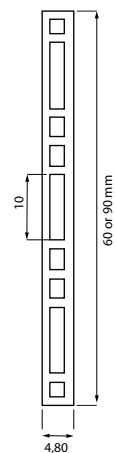

DRAWER DIVIDERS

- high quality furniture fittings

DRAWER DIVIDERS - PLAIN

Material	Size/mm	Color	Item No.
PVC	2000 x 60	White	16.01.100
PVC	2000 x 60	Dark Grey	16.01.105
PVC	2000 x 90	White	16.01.110
PVC	2000 x 90	Dark Grey	16.01.115

Drawer dividers

DRAWER DIVIDER CONNECTORS - PLAIN

Model	Size/mm	Color	Item No.
2-Way	60	White	16.01.130
2-Way	60	Dark Grey	16.01.132
3-Way	60	White	16.01.134
3-Way	60	Dark Grey	16.01.136
4-Way	60	White	16.01.138
4-Way	60	Dark Grey	16.01.140
2-Way	90	White	16.01.142
2-Way	90	Dark Grey	16.01.144
3-Way	90	White	16.01.146
3-Way	90	Dark Grey	16.01.148
4-Way	90	White	16.01.150
4-Way	90	Dark Grey	16.01.152

2-Way

3-Way

DRAWER DIVIDER WITH GREY VELVET

Material	Size/mm	Color	Item No.
PVC	2000 x 60	Grey Velvet	16.01.106
PVC	2000 x 90	Grey Velvet	16.01.116

DRAWER DIVIDER CONNECTORS WITH GREY VELVET

Model	Size/mm	Color	Item No.
2-Way	60	Grey Velvet	16.01.154
2-Way	90	Grey Velvet	16.01.160
3-Way	60	Grey Velvet	16.01.156
3-Way	90	Grey Velvet	16.01.162
4-Way	60	Grey Velvet	16.01.158
4-Way	90	Grey Velvet	16.01.164

4-Way

Velvet drawer dividers

JEWELRY RING SLOT F/60 mm DRAWER DIVIDER

Material: Grey Velvet / black foam
Size (6 rows): 120 x 100 x 50 mm
For drawer divider size: 60 mm
Item No.: #16.01.170

JEWELRY RING SLOT F/90 mm DRAWER DIVIDER