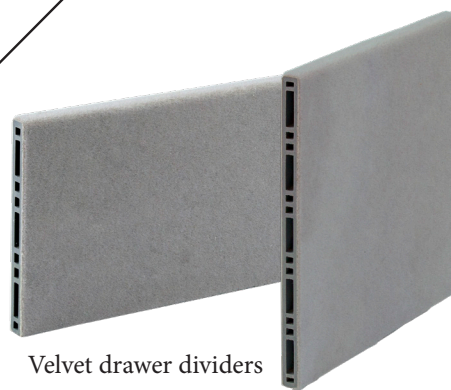

2-Way

3-Way

DRAWER DIVIDER WITH GREY VELVET

Material	Size/mm	Color	Item No.
PVC	2000 x 60	Grey Velvet	16.01.106
PVC	2000 x 90	Grey Velvet	16.01.116

DRAWER DIVIDER CONNECTORS WITH GREY VELVET

Model	Size/mm	Color	Item No.
2-Way	60	Grey Velvet	16.01.154
2-Way	90	Grey Velvet	16.01.160
3-Way	60	Grey Velvet	16.01.156
3-Way	90	Grey Velvet	16.01.162
4-Way	60	Grey Velvet	16.01.158
4-Way	90	Grey Velvet	16.01.164

4-Way

Velvet drawer dividers

JEWELRY RING SLOT F/60 mm DRAWER DIVIDER

Material: Grey Velvet / black foam
Size (6 rows): 120 x 100 x 50 mm
For drawer divider size: 60 mm
Item No.: #16.01.170

JEWELRY RING SLOT F/90 mm DRAWER DIVIDER

Material: Grey Velvet / black foam
Size (12 rows): 200 x 150 x 80 mm
For drawer divider size: 90 mm
Item No.: #16.01.172

JEWELRY PILLOW

Material: Grey Velvet
Size: 66 x 52 x 75 mm
Item No.: #16.01.174

ANTI-SLIP FELT, SELF-ADHESIVE

Material: Grey Velvet
Size: 1,50 x 10 mtr.
Thickness: 0,5 mm
Item No.: #16.01.178

SISO A/S