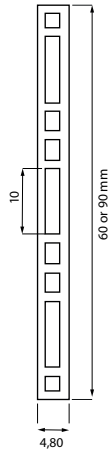

DRAWER DIVIDERS

- high quality furniture fittings

DRAWER DIVIDERS - PLAIN

Material	Size/mm	Color	Item No.
PVC	2000 x 60	White	16.01.100
PVC	2000 x 60	Dark Grey	16.01.105
PVC	2000 x 90	White	16.01.110
PVC	2000 x 90	Dark Grey	16.01.115

Drawer dividers

DRAWER DIVIDER CONNECTORS - PLAIN

Model	Size/mm	Color	Item No.
2-Way	60	White	16.01.130
2-Way	60	Dark Grey	16.01.132
3-Way	60	White	16.01.134
3-Way	60	Dark Grey	16.01.136
4-Way	60	White	16.01.138
4-Way	60	Dark Grey	16.01.140
2-Way	90	White	16.01.142
2-Way	90	Dark Grey	16.01.144
3-Way	90	White	16.01.146
3-Way	90	Dark Grey	16.01.148
4-Way	90	White	16.01.150
4-Way	90	Dark Grey	16.01.152

2-Way

3-Way

DRAWER DIVIDER WITH GREY VELVET

Material	Size/mm	Color	Item No.
PVC	2000 x 60	Grey Velvet	16.01.106
PVC	2000 x 90	Grey Velvet	16.01.116

DRAWER DIVIDER CONNECTORS WITH GREY VELVET

Model	Size/mm	Color	Item No.
2-Way	60	Grey Velvet	16.01.154
2-Way	90	Grey Velvet	16.01.160
3-Way	60	Grey Velvet	16.01.156
3-Way	90	Grey Velvet	16.01.162
4-Way	60	Grey Velvet	16.01.158
4-Way	90	Grey Velvet	16.01.164

4-Way

Velvet drawer dividers

JEWELRY RING SLOT F/60 mm DRAWER DIVIDER

Material: Grey Velvet / black foam
Size (6 rows): 120 x 100 x 50 mm
For drawer divider size: 60 mm
Item No.: #16.01.170

JEWELRY RING SLOT F/90 mm DRAWER DIVIDER